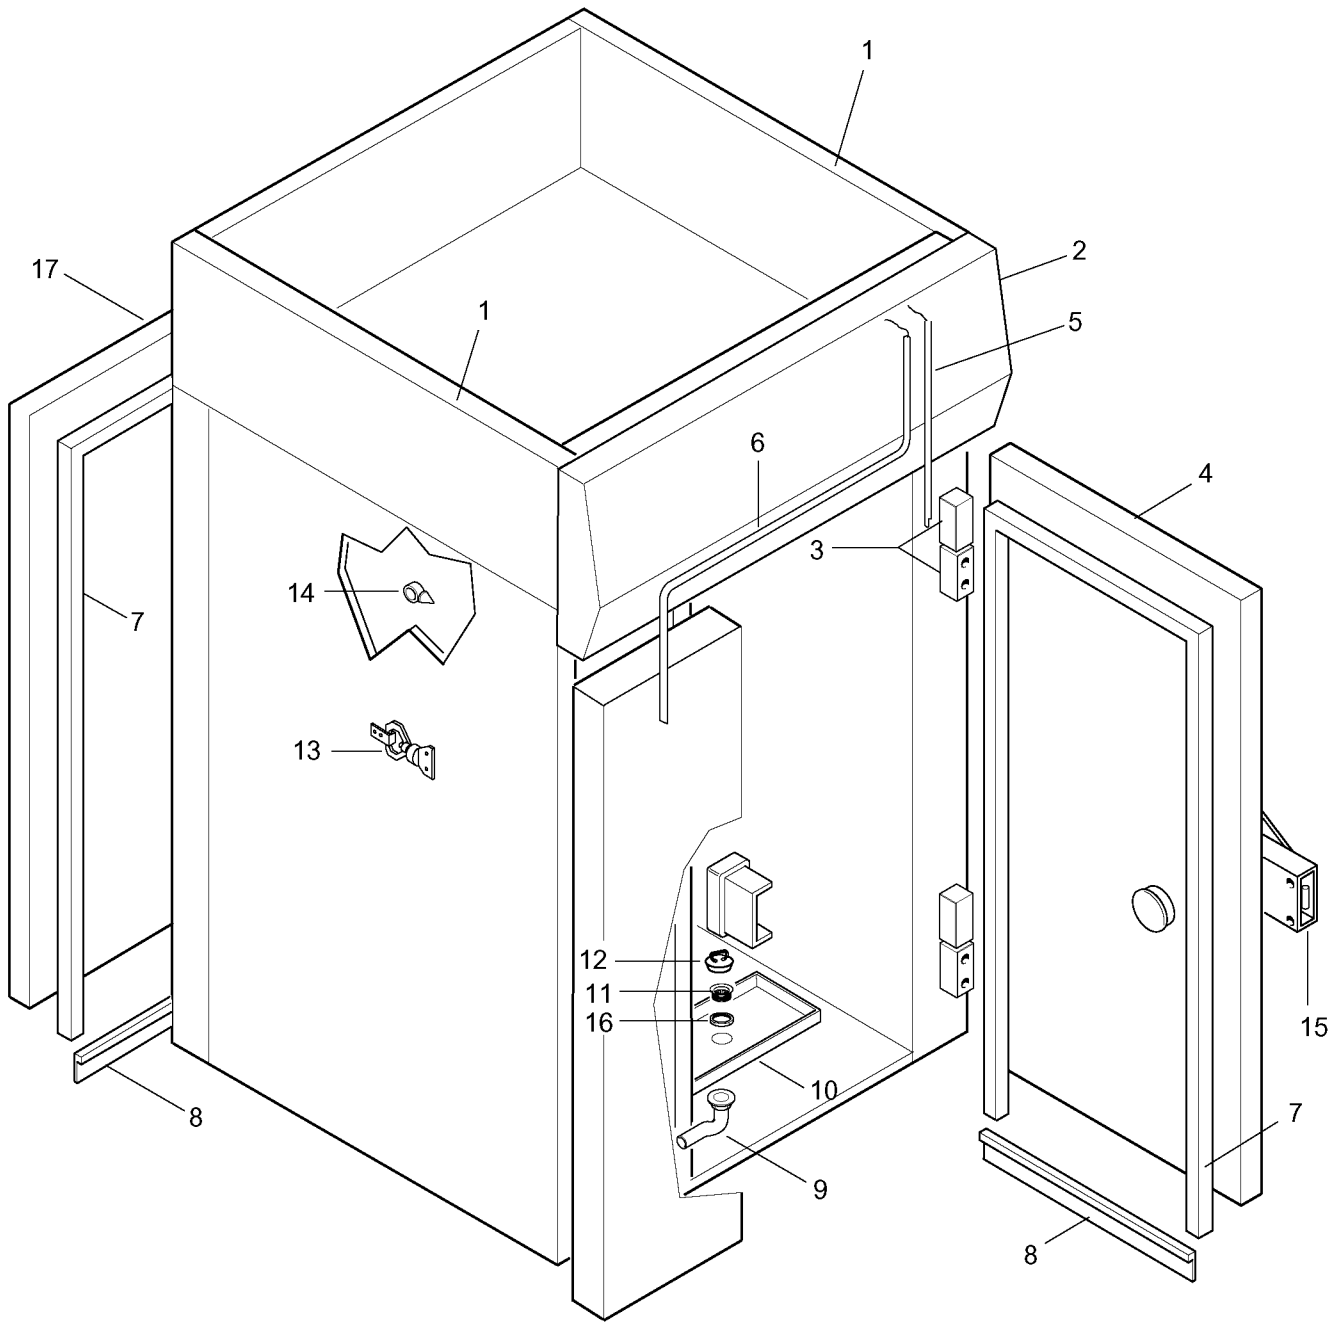

ABBATTITORI DA 72-144 Kg
72-144 Kg BLAST CHILLERS

Code	Type	Ref.	
728019	BC72	a	
728147	BC72D	a	
728021	BC144	b	
728149	BC144D	b	
728020	BC72R	c	(with remote cooling unit / con gruppo remoto)
728148	BC72RD	c	(with remote cooling unit / con gruppo remoto)
728022	BC144R	d	(with remote cooling unit / con gruppo remoto)
728150	BC144RD	d	(with remote cooling unit / con gruppo remoto)
728033	BCF72	e	
728152	BCF72D	e	
728035	BCF144	f	
728154	BCF144D	f	
728034	BCF72R	g	(with remote cooling unit / con gruppo remoto)
728153	BCF72RD	g	(with remote cooling unit / con gruppo remoto)
728036	BCF144R	h	(with remote cooling unit / con gruppo remoto)
728155	BCF144RD	h	(with remote cooling unit / con gruppo remoto)
728151	BC144RT	i	(with remote cooling unit / con gruppo remoto)

Indice

Pag. 1	Mobile
2	Gruppo refrigerante
3	Impianto elettrico
4-5	Lista ricambi

Marchio / Brand: Tutti / All
Paese / Country: Tutti / All

Abbattitori da Kg 72-144
72-144 Kg Blast Chillers